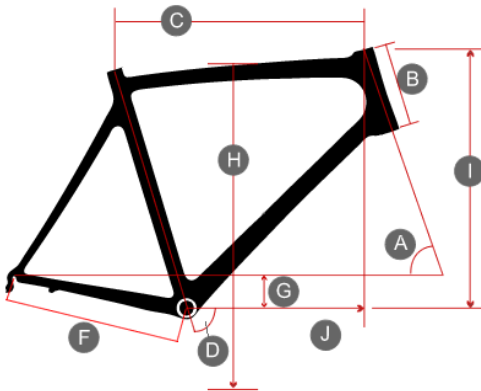

## Planet X Pro Carbon Track Frame Version Two

Approx. Frame Weight (g)	1570 (M)
Seatpost Size (mm)	Aero
Seat Clamp Size (mm)	N/A
Font Mech Clamp Size (mm)	N/A
Wheels	700C. 120mm rear axle spacing, 100mm front axle spacing
Mudguard mounts	No
Rack Mounts	No
Bottle Cage Bosses	No

	XS	S	M	L
A Head Angle (°)	75	75	75	75
B Head Tube Length (mm)	110	110	130	150
C Effective Top Tube Horizontal (mm)	517	540	560	580
D Seat Angle (°)	74	74	74	74
E Seat Tube Length Centre to Top (mm)	520	540	560	580
F Chainstay Length (mm)	TBC	TBC	TBC	TBC
G Standover Height (mm)	TBC	TBC	TBC	TBC
I Stack (mm)	497	498	518	537
J Reach (mm)	376	398	412	427